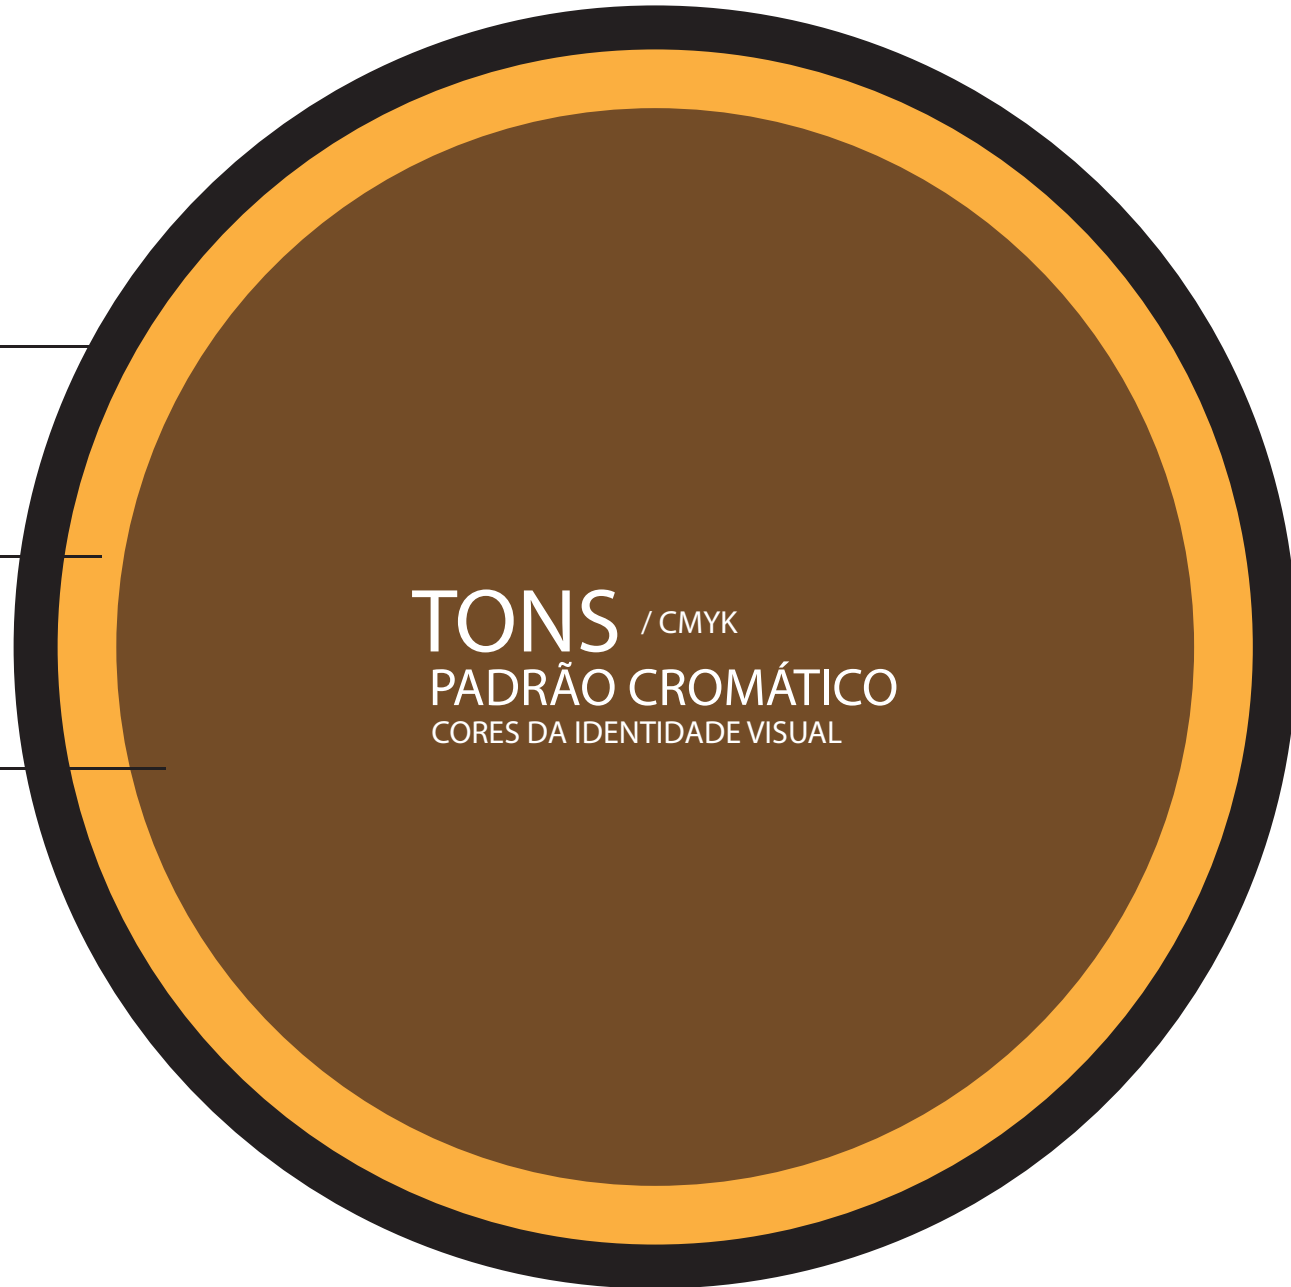

VOLPE HOUSE
RESTAURANTE

The logo features the name 'VOLPE HOUSE' in a stylized, bold, yellow-to-orange gradient font with a thick black outline. The word 'VOLPE' is in a blocky, sans-serif style, while 'HOUSE' is in a more decorative, slightly cursive style. Below the main name, the word 'RESTAURANTE' is written in a smaller, yellow, sans-serif font on a dark brown, curved banner that also has a black outline. The entire logo is centered on a background of light-colored wood grain with vertical lines and some darker, reddish-brown spots.

O logotipo se projeta de forma a prender a atenção dos seus clientes, despertando os sentidos para a proposta gastronômica da marca.

As cores utilizadas na identidade visual, são regidas pela psicologia das cores e amplamente utilizada para o setor de mercado onde a marca pretende atuar.

VOLPE HOUSE
RESTAURANTE

A white baseball cap with a brown and gold logo. The logo features the words "VOLPE HOUSE" in a stylized, outlined font, with "RESTAURANTE" in a smaller, simpler font below it. The cap is set against a solid orange background.

VOLPE HOUSE
RESTAURANTE

BLACK

C=0 M=0=0 K=100

ORANGE

C=0 M=35 Y=85 K=0

BROWN

C=40 M=65 Y=90 K=35

TONS / CMYK
PADRÃO CROMÁTICO
CORES DA IDENTIDADE VISUAL